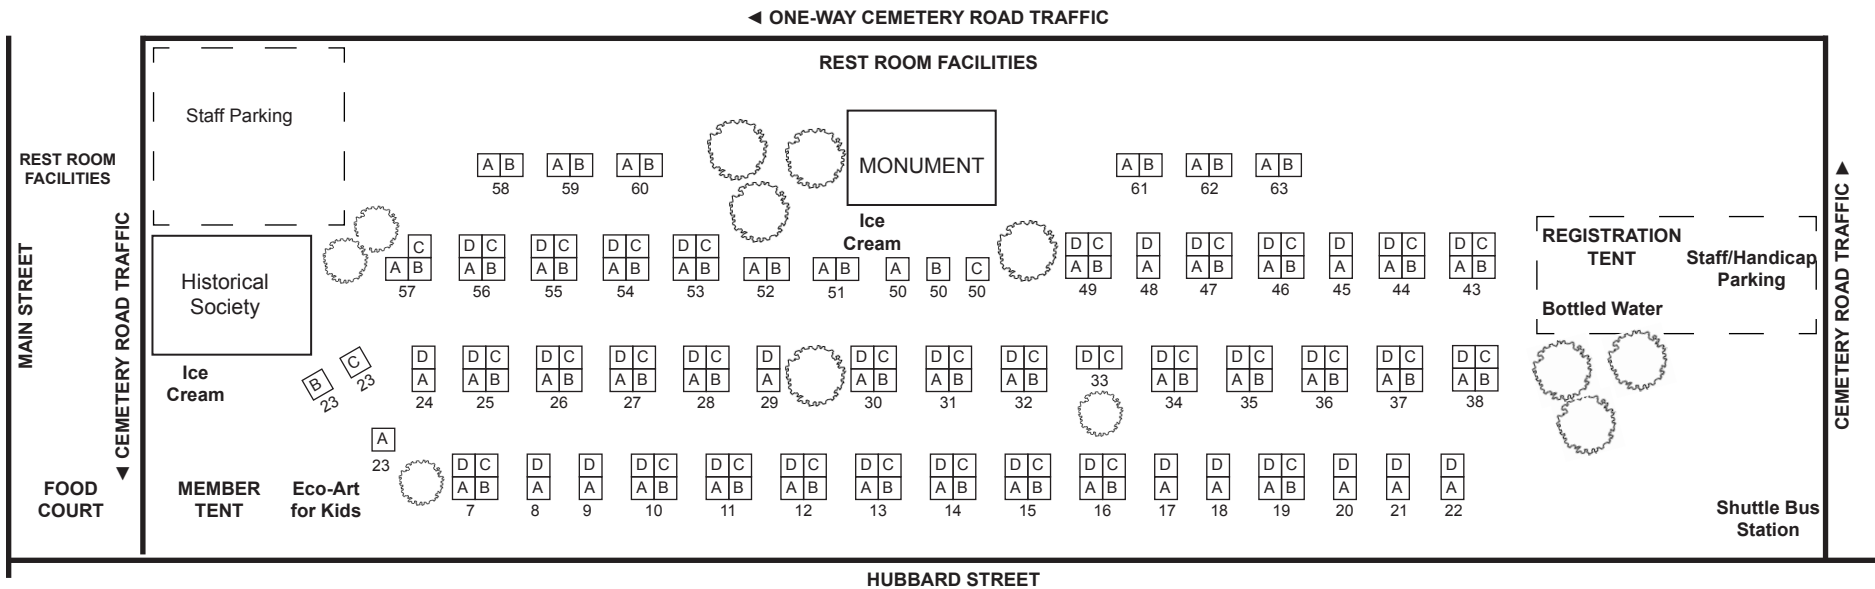

SHOW MAP AND PARKING

↓ Parking at Soccer Field – South of show off Main Street

Free parking at the Soccer Field off Main Street is located 100 yards South of the intersection of Main and Hubbard Streets

→ Parking at Glastonbury High School – East of show at 330 Hubbard Street

Free parking is available at Glastonbury High School, 330 Hubbard Street, approximately 1 mile East of the show site. There is continuous free shuttle bus service from the High School to the site show site during show hours. Note the shuttle bus station on the map above at the corner of Hubbard Street and Cemetery Road.