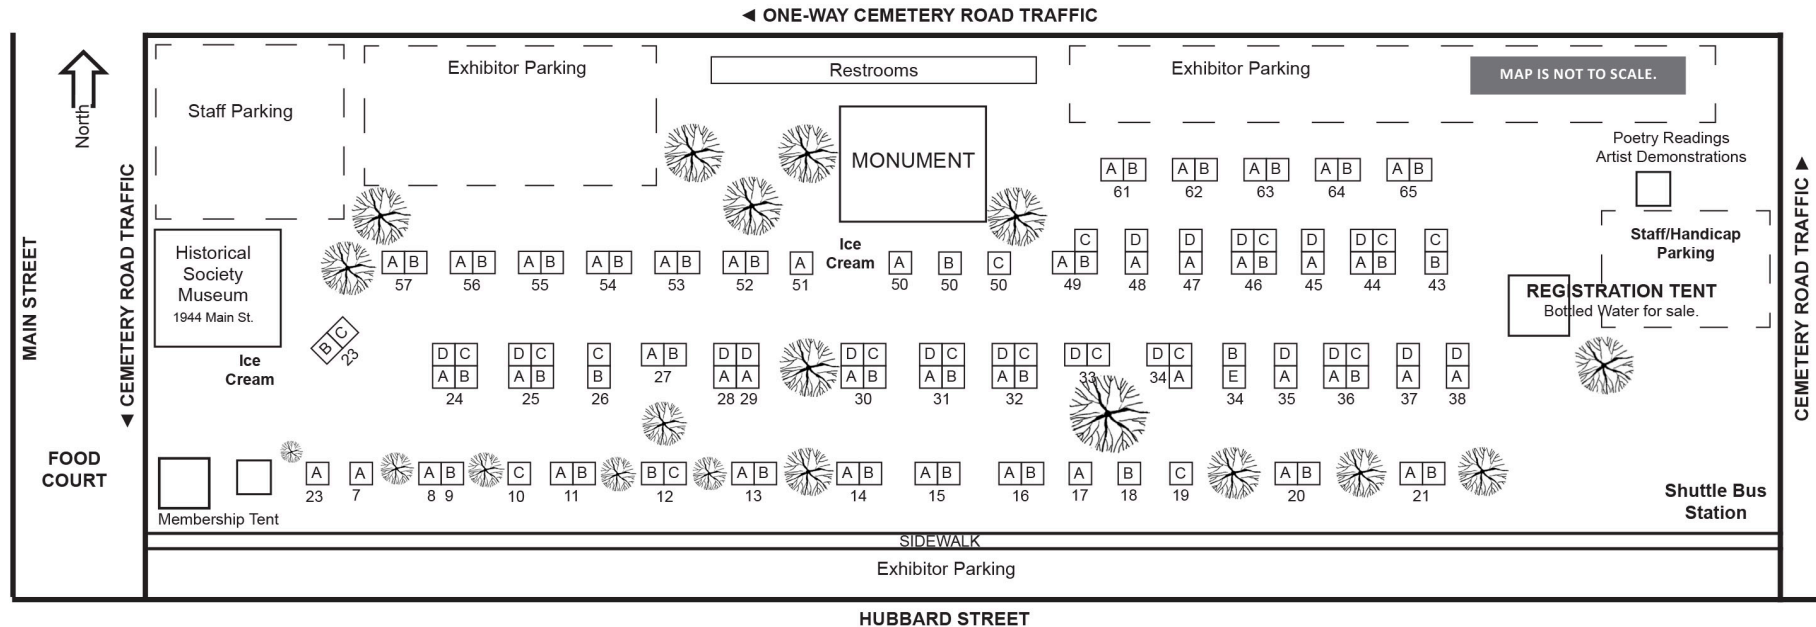

**"ON THE GREEN" ART & CRAFT SHOW MAP** (Note that the map is not to scale and does not show all natural objects.)

September 7 and 8, 2019, 10 am–5 pm, both days, rain or shine | Held on Hubbard Green, corner of Main & Hubbard Streets.

**Free parking for artists and patrons** is available in the Soccer Field on Main St. The Soccer Field is located 100 yards south of the intersection of Main and Hubbard Streets. **Additional free parking** is available at Glastonbury High School, east of the show location at 330 Hubbard St. During show hours, a free shuttle bus runs between the show and the High School. Note the shuttle bus station on the map above at the corner of Hubbard St. and Cemetery Road.

**From I-91 North:** Take exit 25 (Glastonbury) onto RT 3 east. Follow the signs to RT 2 East. Shortly after getting onto RT 2 East, take Exit 8 (Hebron Ave). At end of exit ramp, take a right on Hebron Ave. Follow Hebron Avenue to the intersection with Main Street. Turn left. Hubbard Green is approximately 1 mile down Main St. on your left.

**From RT 2 West:** Take exit 8. Turn left on Oak St. and follow to the end. Turn left onto New London Turnpike. At next light, turn right on Hubbard St. Hubbard Green will be on your right.

**For GPS navigation:** The show is located on Hubbard Green behind the Glastonbury Historical Society Museum – address is 1944 Main Street, Glastonbury CT 06033.