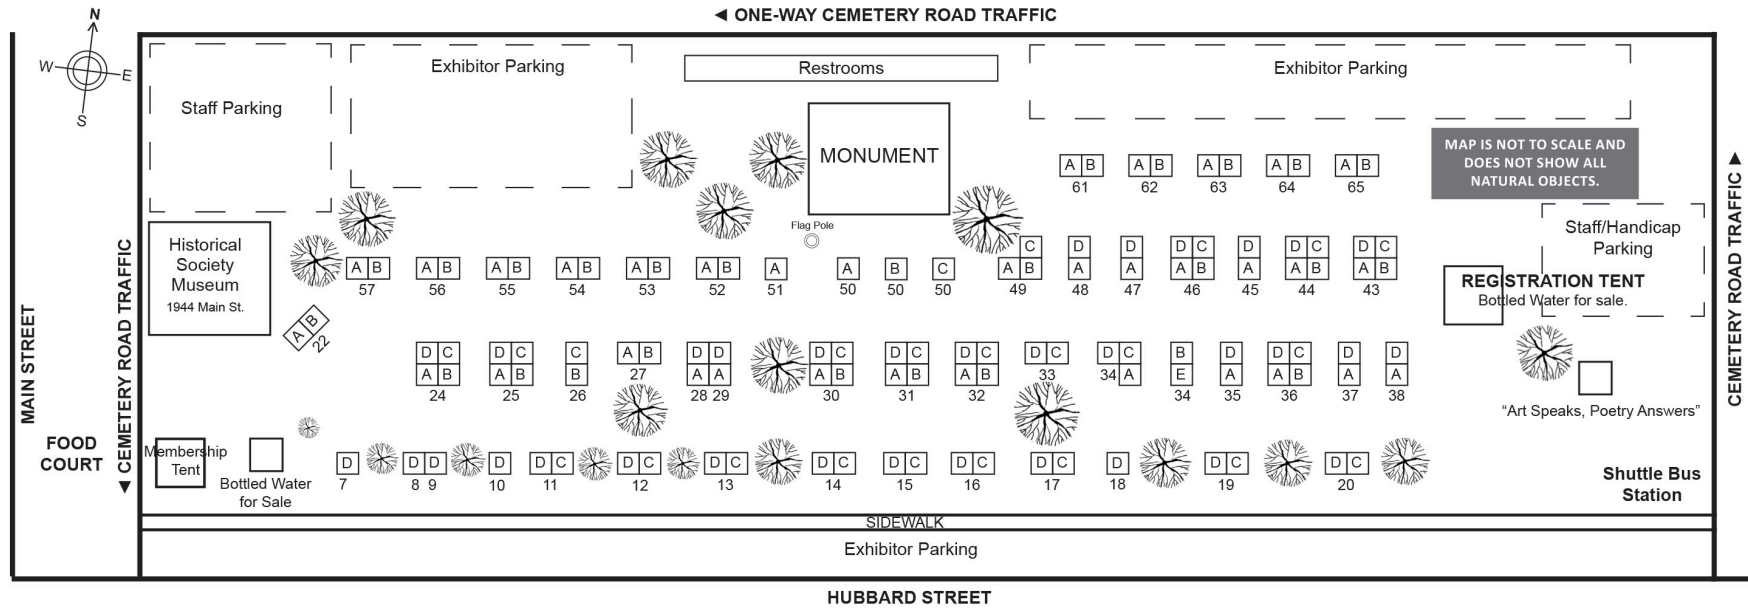

"ON THE GREEN" ART & CRAFT SHOW MAP (Note that the map is not to scale and does not show all natural objects.)

September 7 and 8, 2019, 10 am–5 pm, both days, rain or shine | Held on Hubbard Green, corner of Main & Hubbard Streets.

Free parking for artists and patrons is available in the Soccer Field on Main St. The Soccer Field is located 100 yards south of the intersection of Main and Hubbard Streets. **Additional free parking** is available at Glastonbury High School, east of the show location at 330 Hubbard St. During show hours, a free shuttle bus runs between the show and the High School. Note the shuttle bus station on the map above at the corner of Hubbard St. and Cemetery Road.

From I-91 North: Take exit 25 (Glastonbury) onto RT 3 east. Follow the signs to RT 2 East. Shortly after getting onto RT 2 East, take Exit 8 (Hebron Ave). At end of exit ramp, take a right on Hebron Ave. Follow Hebron Avenue to the intersection with Main Street. Turn left. Hubbard Green is approximately 1 mile down Main St. on your left.

From RT 2 West: Take exit 8. Turn left on Oak St. and follow to the end. Turn left onto New London Turnpike. At next light, turn right on Hubbard St. Hubbard Green will be on your right.

For GPS navigation: The show is located on Hubbard Green behind the Glastonbury Historical Society Museum – address is 1944 Main Street, Glastonbury CT 06033.